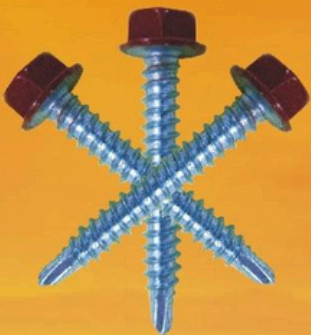

NYLON HEX WASHER SDS

HEX FLANGE SDS WITH PVC BLACK WASHER

HEX FLANGE WASHER HEAD WITH BLACK WASHER #5 DRILL

HEX PAINT HEAD SDS

HEX SLOT WASHER SDS WITH GREY EPDM

HEX WASHER SDS WITH EPDM

WAFER HEAD FINE THREAD

PARTICLE BOARD SCREWS

DRYWALL SCREWS COARSE

CHIPBOARD SCREWS

BUGLE HEAD SDS

DRYWALL SCREWS FINE

HEX WASHER SDS WITH PAINT HEAD

FLAT HEAD SDS WITH WINGS

FLAT HEAD SDS WITH NIBS

FLAT BUGLE HEAD WITH NIBS SDS

PAN HEAD SDS

WAFER TRUSS HEAD SDS

CONCRETE SCREWS WITH PAINT FULL BODY

FURNITURE SCREWS

PAN FRAME DRYWALL SCREWS

DECK SCREWS WITH CUTTING

NYLON HAMMER SCREWS WITH WINGS

HEX SLOT CONCRETE SCREWS WITH NAIL POINT

PAN HEAD SELF TAPPING SCREWS

HEX WASHER SELF TAPPING SCREWS

FLAT HEAD SELF TAPPING SCREWS

PAN HEAD CHIPBOARD SCREWS

PAN HEAD MACHINE SCREWS

HEX WOOD SCREWS

THREAD RODS